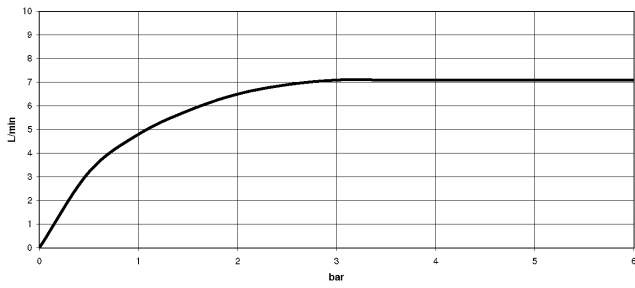

SYMETRICS Wall-mounted basin spout without pop-up waste - Chrome

13 805 980

- 220mm projection
- fixed spout
- circular, air-enriched flow
- hole diameter 37 mm
- rosette 60 x 60 mm
- 1/2" connection
- plug-link mounting
- max. flow 7 l/min
- lead-free
- WRAS 1904065

For Touchfree control please order eSet Touchfree
WITH or WITHOUT temperature adjustment

Recommended miscellaneous

Concealed wall elbow -

35 085 970 90

- max. recess depth 163 mm
- min. recess depth 90 mm

SYMETRICS Wall-mounted basin spout without pop-up waste - Chrome

13 805 980

mm [inches]

Flow rate chart

Certificates

LGA_18593.

WRAS_1904065.

SYMETRICS Wall-mounted basin spout without pop-up waste - Chrome